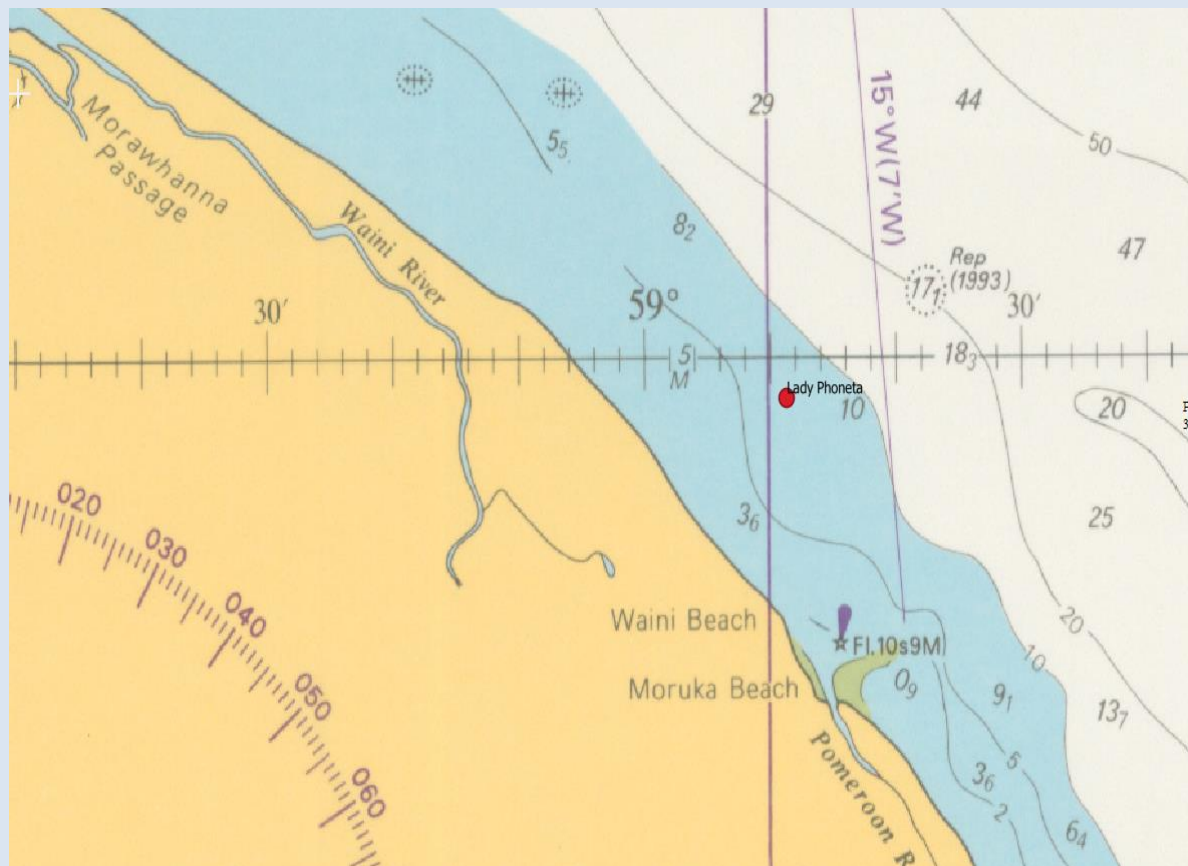

**MARITIME ADMINISTRATION DEPARTMENT  
NOTICE TO MARINERS**

**No. 056(2021) Guyana**

**POMEROON RIVER MOUTH**

MV Lady Phoneta reportedly sank approximately twenty (20) nautical miles with bearing  $170.37^{\circ}$  T from the mouth of the Pomeroon River, in a charted depth of 7.7 meters and lies in a position:

Latitude (N)	Longitude (W)	Remarks
07° 57'.000	058° 49'.000	WGS 84 Datum

**Inset of BA 517 Chart**

All mariners are required to stay clear of this wreck, and navigate with extreme caution when in the vicinity.

Communication can be made to the vessel, or the Georgetown Lighthouse, on VHF Ch. 16.

G Archer  
**Harbour Master (Ag)**  
*For Director General*

**June 4, 2021**